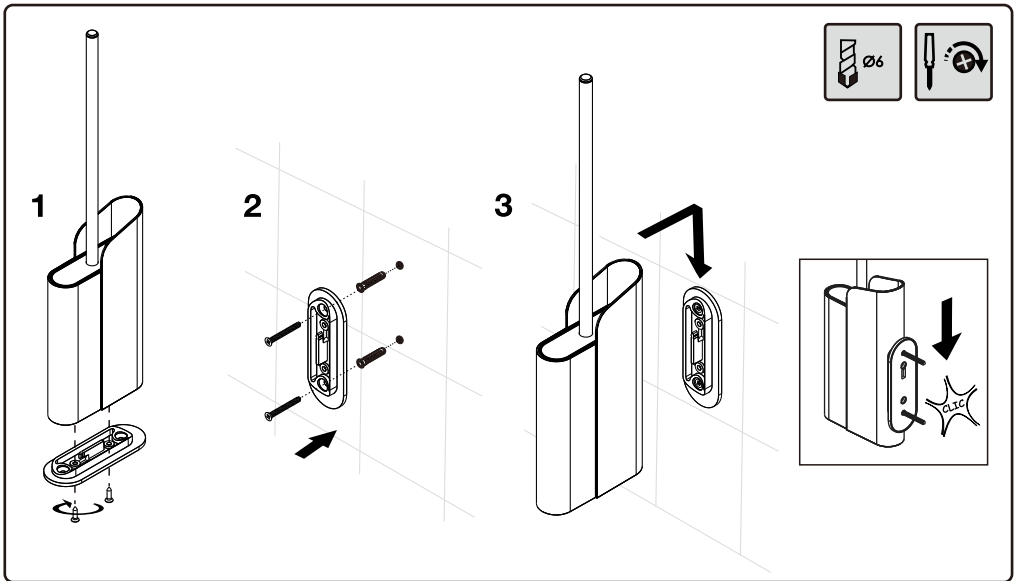

FLAT

*SINGLE SIDED ADHESIVE TAPE

COSMIC

C**ES**

Este producto se suministra con tacos universales de alta calidad, no específicos para anclaje en paredes de yeso laminado (sin alicatar). Es responsabilidad del instalador utilizar el taco más adecuado al tipo de pared en la cual se va a colocar."

EN

This product is provided with universal high quality plastic expansion anchors. They are not specific for dry walls (without tiles). The installation engineer is responsible for using the most adequate expansion anchors for the type of wall where it is going to be installed.